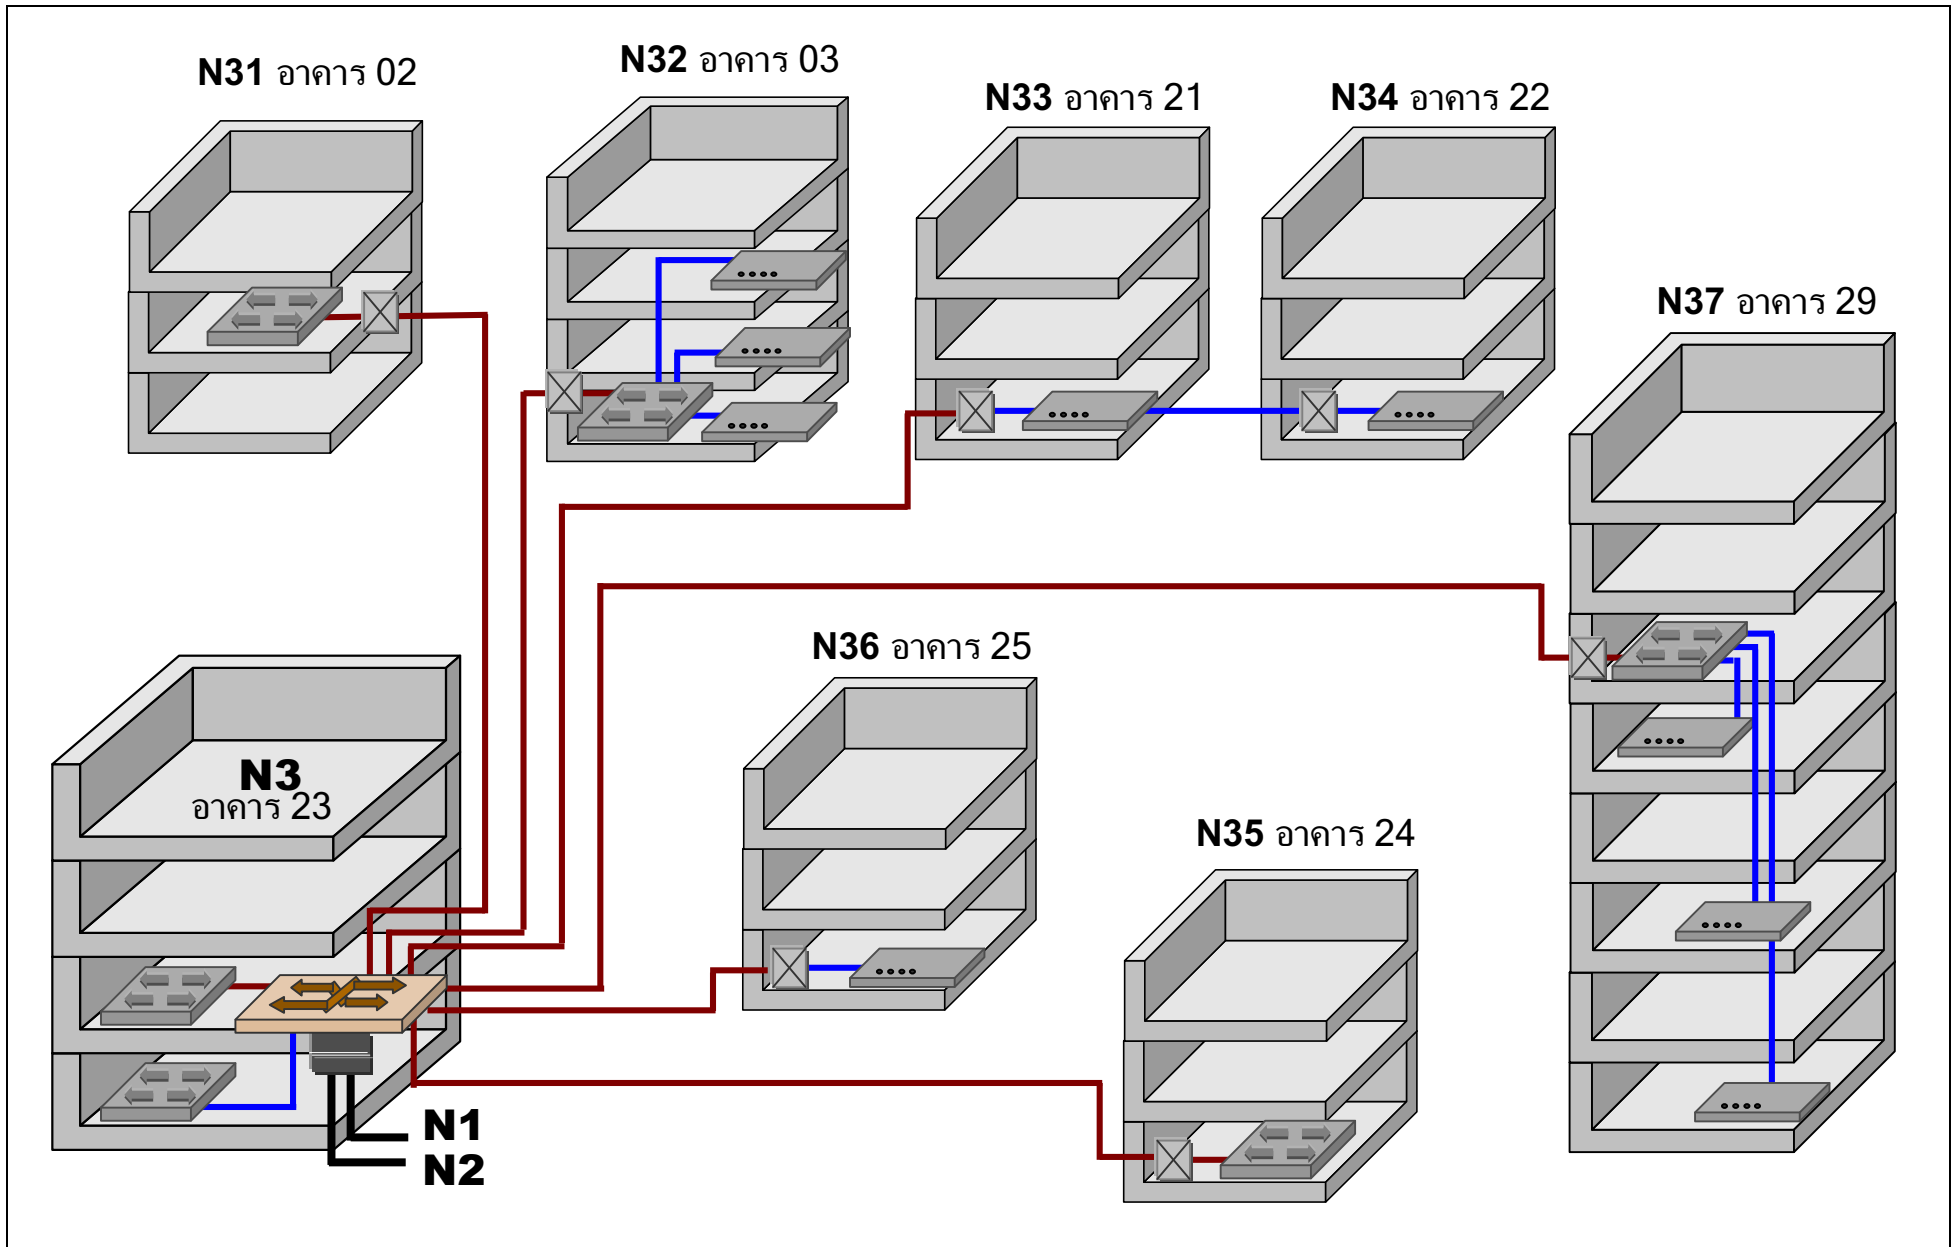

RILP	Filename C:\NetworkRilp\physical.map	Description:	Title : Rajabhat Institute Lampang Network	
	Date December 5, 2002	Physical Network	Design by : Mr. Noppapun Suksomboon	Page:1/3

RILP	Filename C:\NetworkRilp\Physical.map	Description:	Title : Rajabhat Institute Lampang Network	
	Date December 5, 2002	Physical Network	Design by : Mr. Noppapun Suksomboon	Page:2/3

RILP	Filename C:\NetworkRilp\Physical.map	Description:	Title : Rajabhat Institute Lampang Network	
	Date December 5, 2002	Physical Network	Design by : Mr. Noppapun Suksomboon	Page:3/3