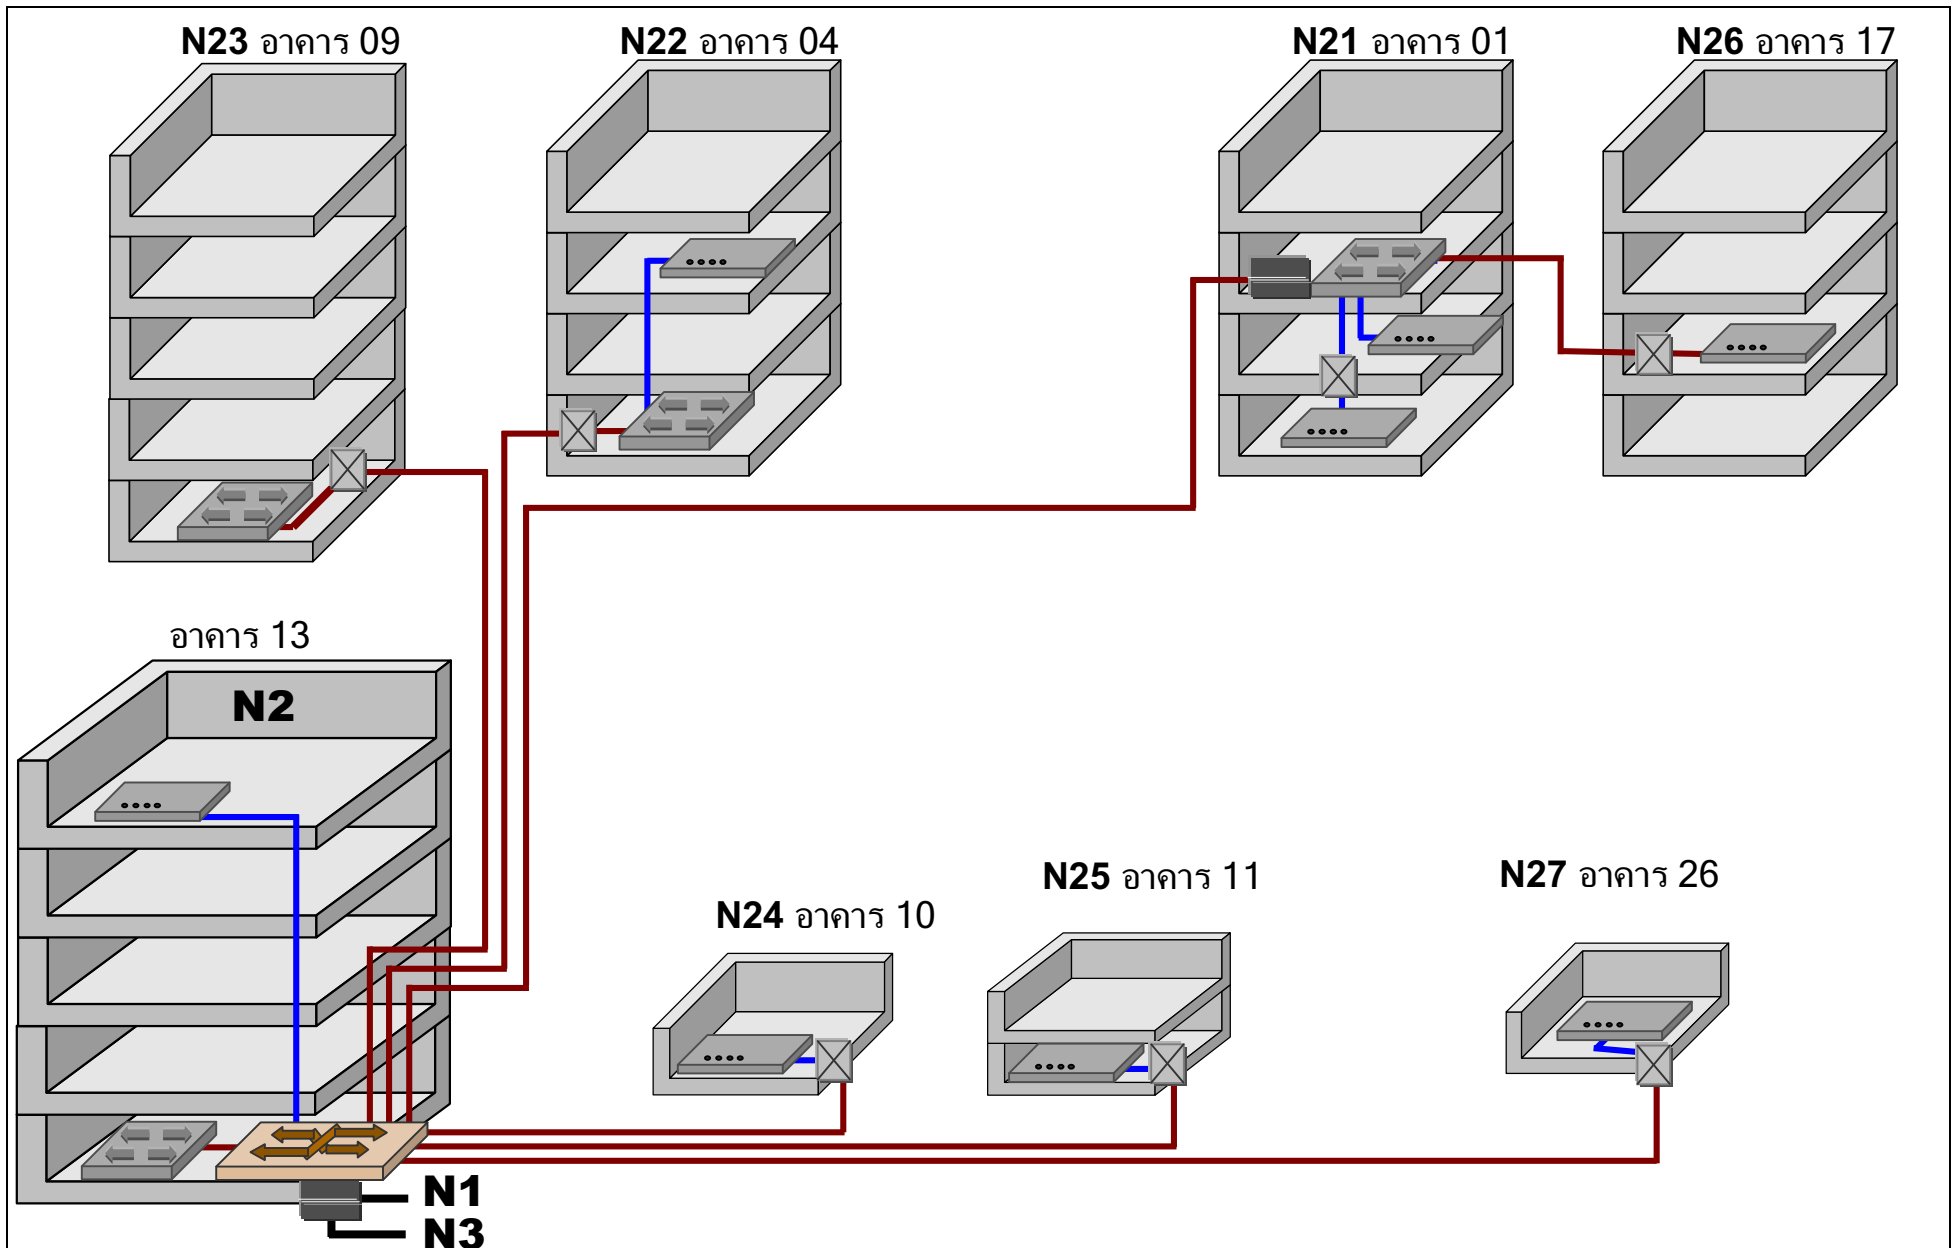

RILP	Filename C:\NetworkRilp\Physical.map	Description:	Title : Rajabhat Institute Lampang Network	
	Date December 5, 2002	Physical Network	Design by : Mr. Noppapun Suksomboon	Page:2/3