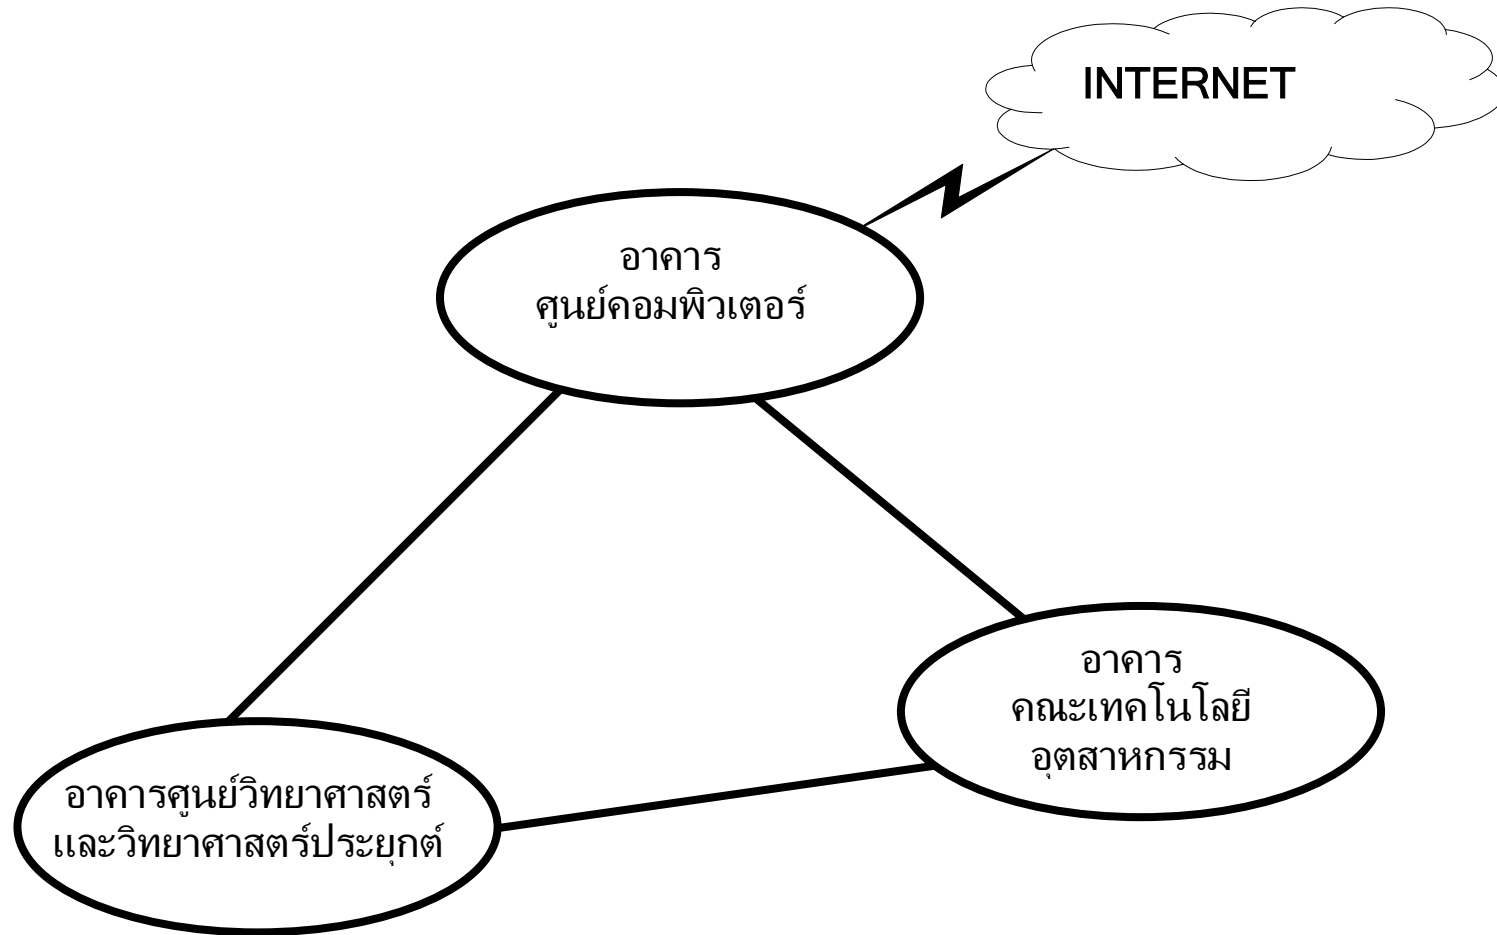

Network Logical View

RILP

Filename C:\NetworkRilp\Logical.map
Date December 5, 2002

Description:

Logical Network

Title : Rajabhat Institute Lampang Network

Design by : Mr. Noppanun Suksomboon

Page:1/3